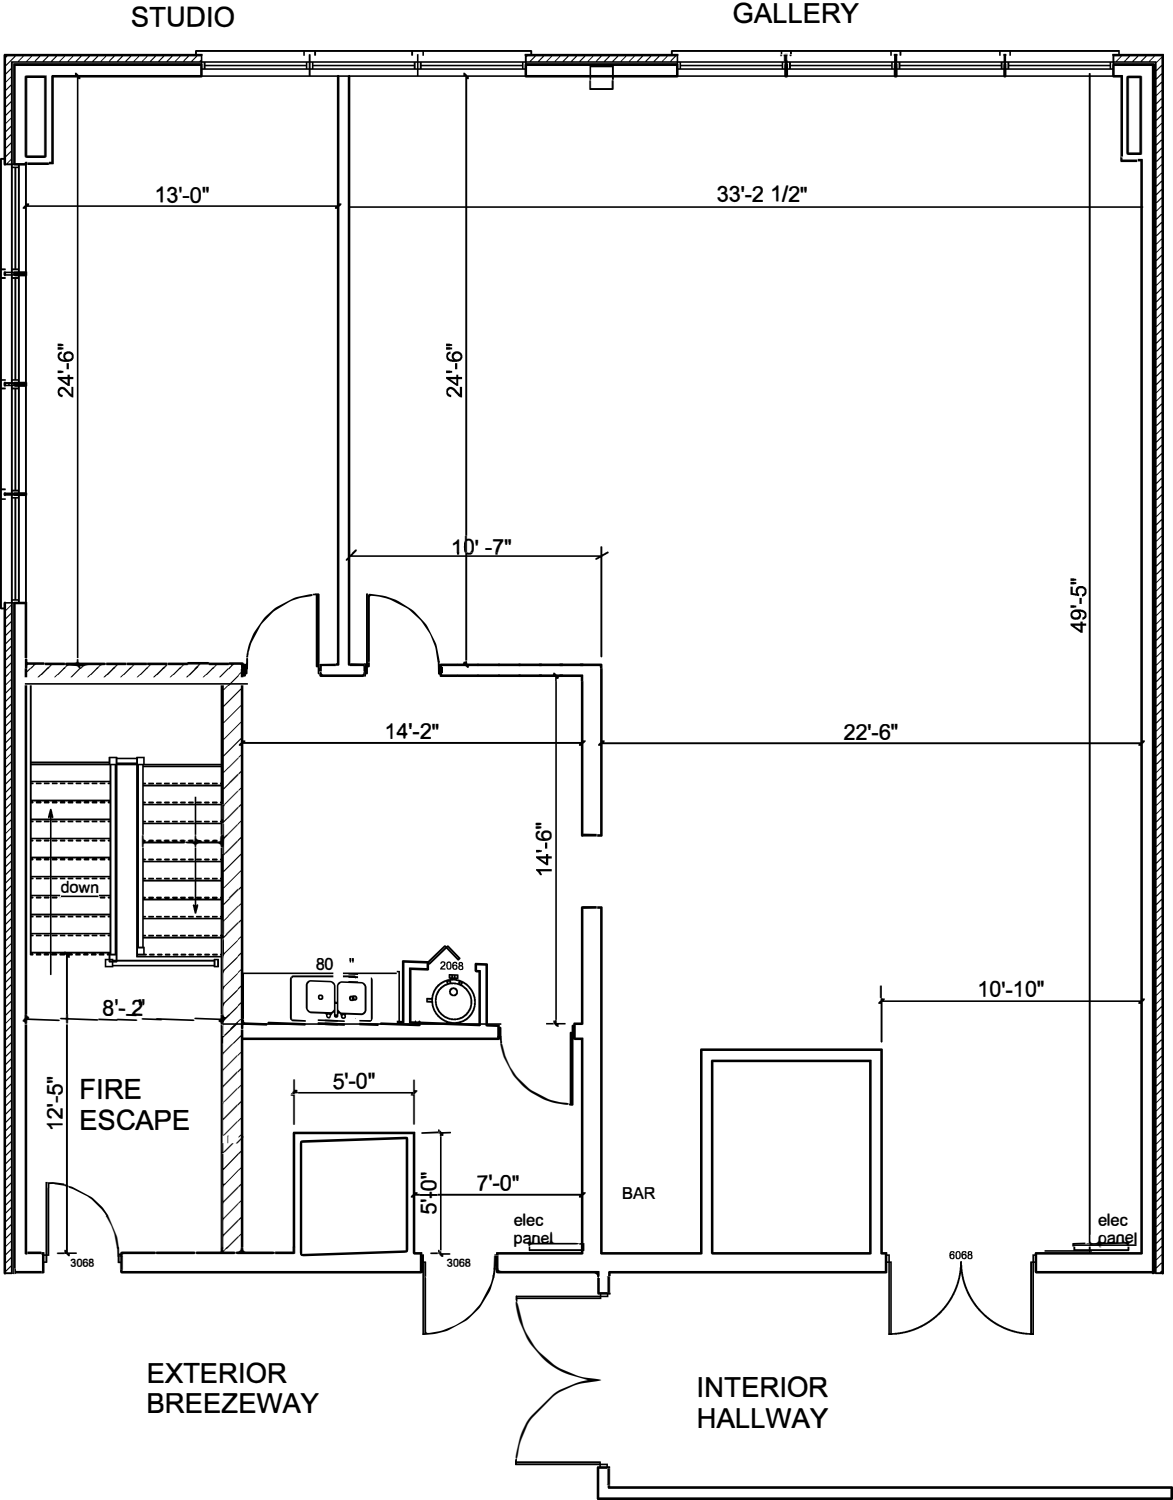

# qathet Art Centre PUBLIC ART GALLERY

approx 2000 sq ft total